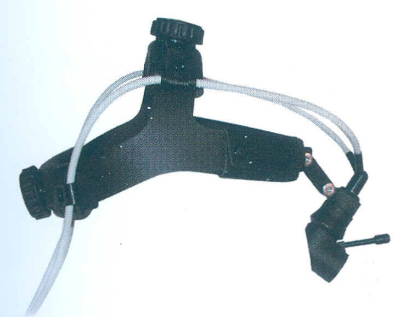

FIBEROPTIC HEADLIGHT

- 90° focusable headlight
- Headlight module, 10-100mm variable spot
- Detachable joysticks (2)
- Set of cushioned detachable sweatbands
- Bifurcated cable, 9" with Wolf lens proximal as standard

Number	Description
GMF-H100	Surgical headlight with cradle